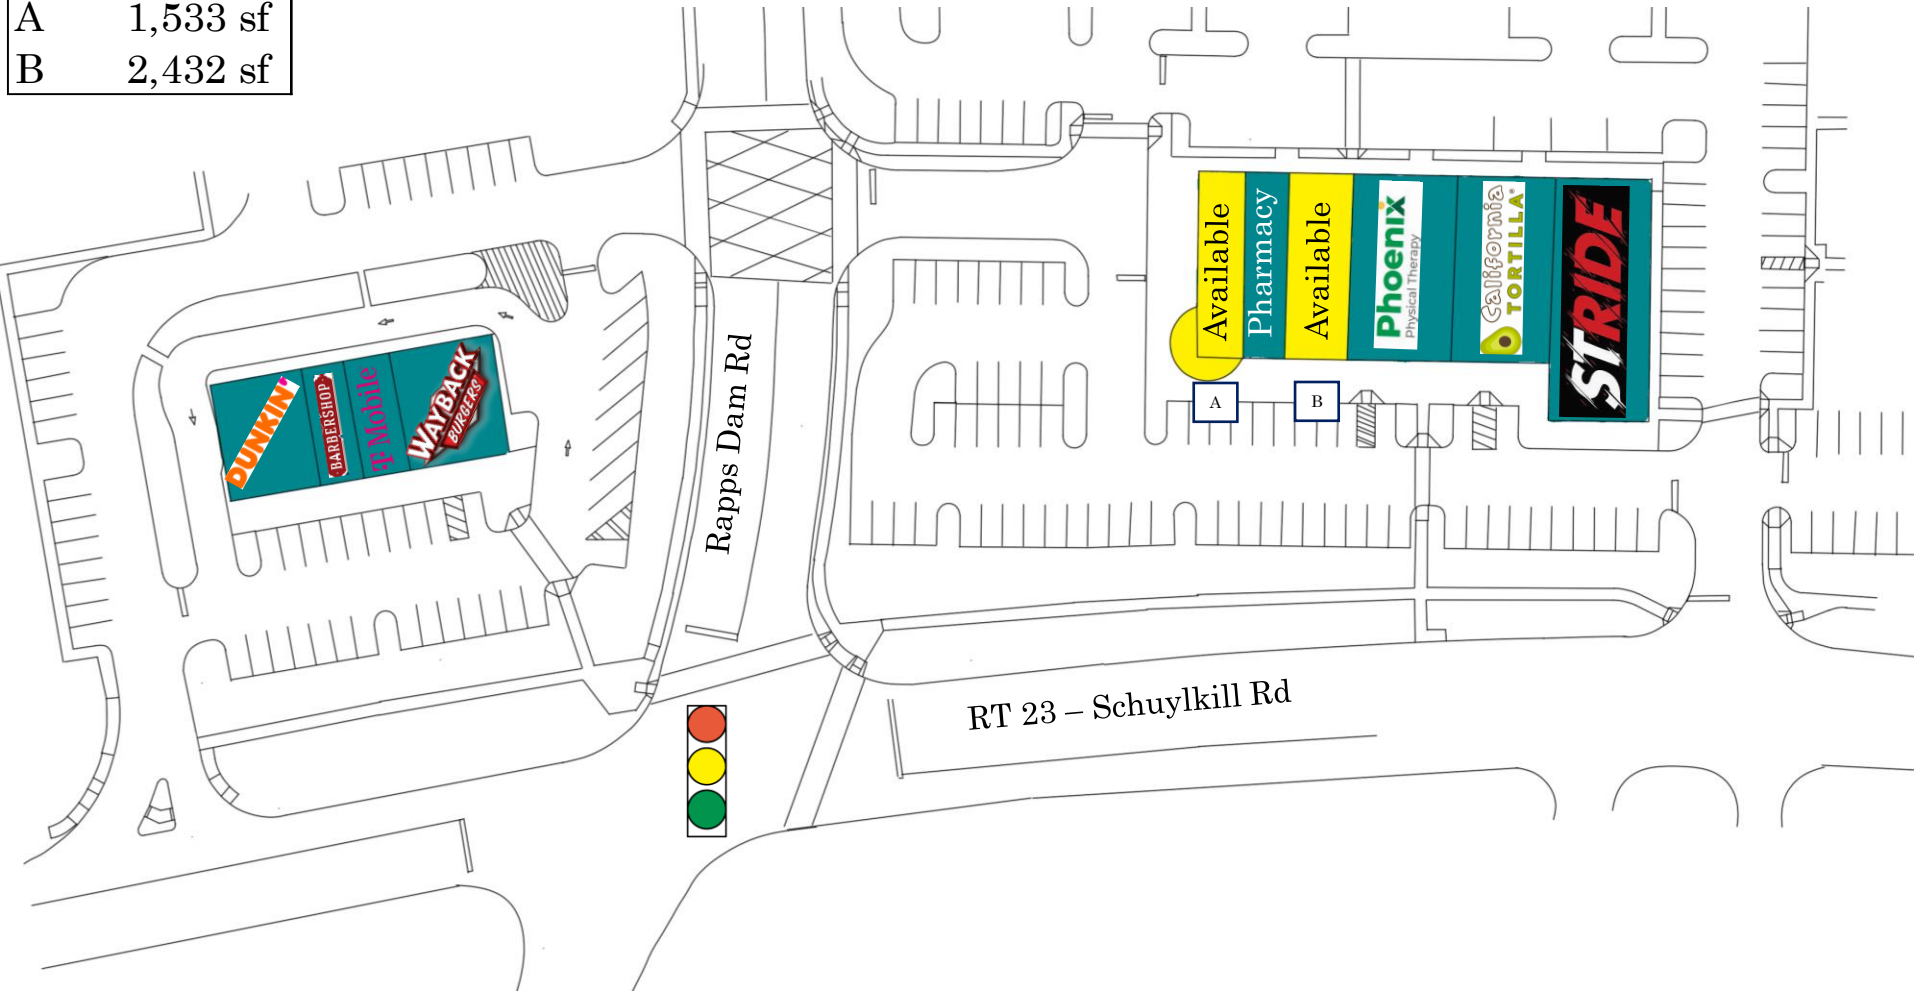

400 WESTIDE

Phoenixville - PA

20,000 sf strip center with 171 luxury apartments

S I T E P L A N

A	1,533 sf
B	2,432 sf

CONTACT INFORMATION

309 Lancaster Ave Suite C3
Malvern, Pa 19355

Arne Andersen, EVP
(610) 247-9866
AAndersen@LongviewLP.com