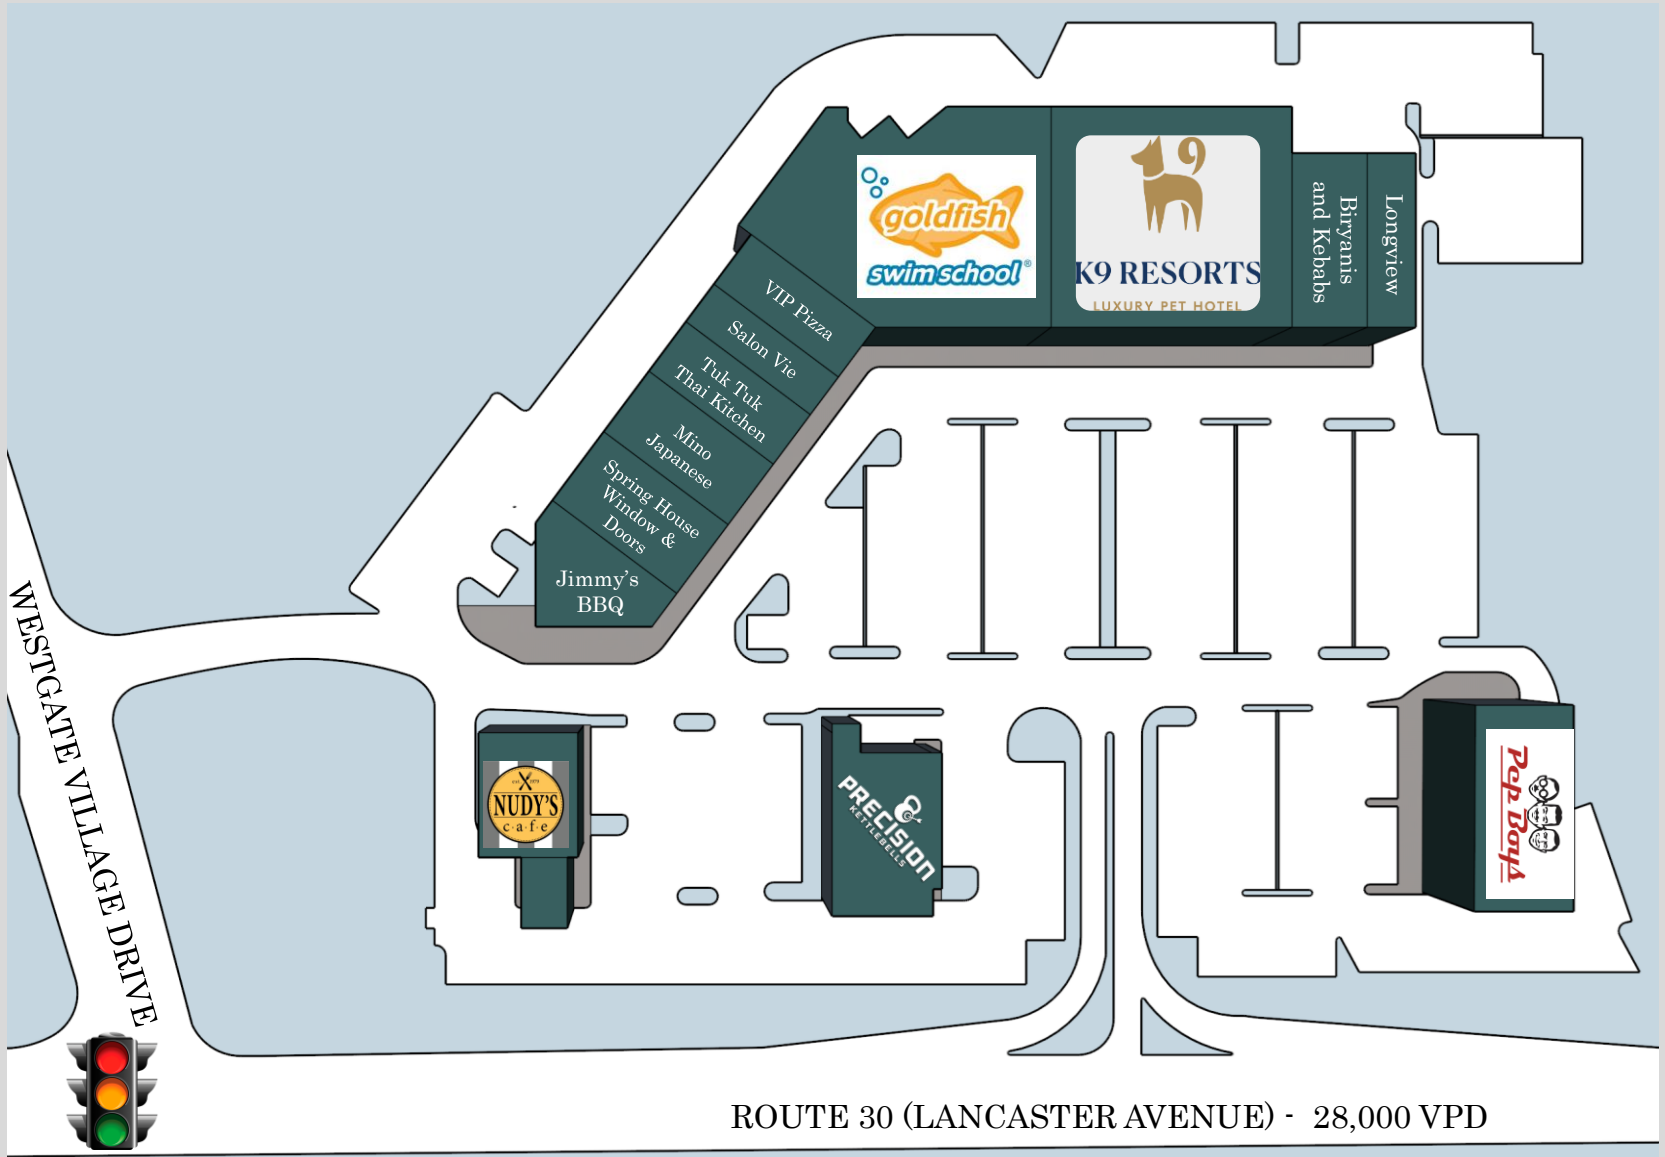

WESTGATE PLAZA

NEIGHBORHOOD STRIP CENTER

S I T E P L A N

ROUTE 30 (LANCASTER AVENUE) - 28,000 VPD

CONTACT INFORMATION

309 Lancaster Ave, Suite C3
Malvern, PA 19355

Arne Andersen, EVP
(610) 247-9866
AAndersen@LongviewLP.com